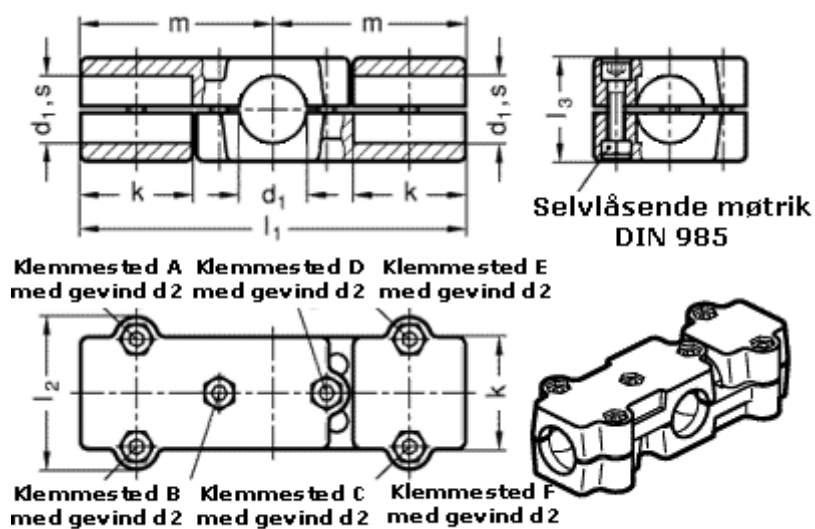

Article number: 20195B20502SW

Description: E+G double T-angel clamps  
GN 195-B20-50-2-SW

## Measures

d1 = B 20

d2 = M8

k = 50

l1 = 172

l2 = 68

l3 = 46

m = 86